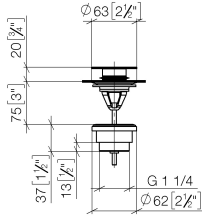

Basin Waste with push fastening 1 1/4" - Dark Chrome

IMO

10 125 970

Fits: IMO, LULU, MADISON, MEM, TARA,
CL.1, LISSÉ, VAIA, META, CYO

	Dark Chrome	10 125 970-19
	Chrome	10 125 970-00
	Brushed Platinum	10 125 970-06
	Platinum	10 125 970-08
	Durabross (23kt Gold)	10 125 970-09
	Light Gold	10 125 970-26
	Brushed Light Gold	10 125 970-27
	Brushed Durabross (23kt Gold)	10 125 970-28
	Matte Black	10 125 970-33
	Platinum / Brushed Platinum	10 125 970-36
	Durabross / Brushed Durabross (23kt Gold)	10 125 970-38
	Brushed Bronze	10 125 970-42
	Brushed Champagne (22kt Gold)	10 125 970-46
	Champagne (22kt Gold)	10 125 970-47
	Brushed Chrome	10 125 970-93
	Brushed Dark Platinum	10 125 970-99

Basin Waste with push fastening 1 1/4" - Dark Chrome

IMO

10 125 970

Only suitable for basins with an overflow.

10 125 970

mm [inches]

10 125 970

Parts for other finishes can be found here: [Chrome](#)

Spare parts list

No.	Item Number	Name	Quantity used	Delivery time
1	04 31 20 096 00-19	plug	1	-
Spare part can no longer be ordered, please order the replacement item				
2	09 30 30 179 90	screw	1	2
3	09 11 01 038-19	cup	1	20
4	09 14 05 061 90	seal	1	2
5	09 14 03 153 90	seal	1	2
6	09 11 10 156-19	connection	1	20